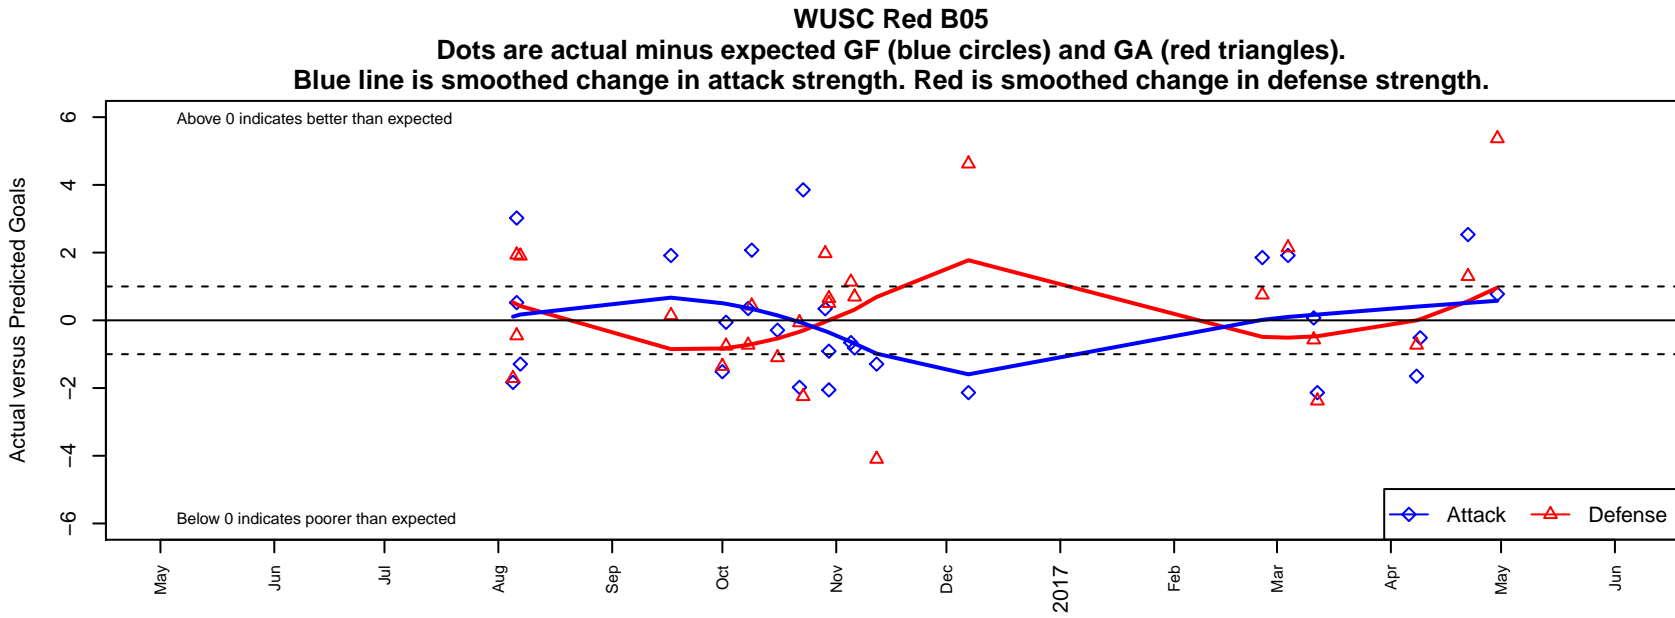

**attack and defense variance (black dot)
relative to other teams
and top 10 in region**

**attack and defense rating
relative to others at age
and all opponents in last 13 months**

WUSC Red B05

Willamette United Soccer Club
Willamette, OR
B05 total strength=285
attack=0.27 defense=0.1
fall league = PTT B05 Div 2 White
spr league = Spr OYS B05 Div 2 Blue

alt names used:
WUSC 2005B Red
WUSC 05B Red
WUSC 05B Red
WUSC 05B Red

Venues played:
2016 Mt Hood Challenge U12 Bronze
2016 PTT B05 Division 2 White
2016 OYS Founders Cup B05
2016 Spr OYS B05 Division 2 Blue