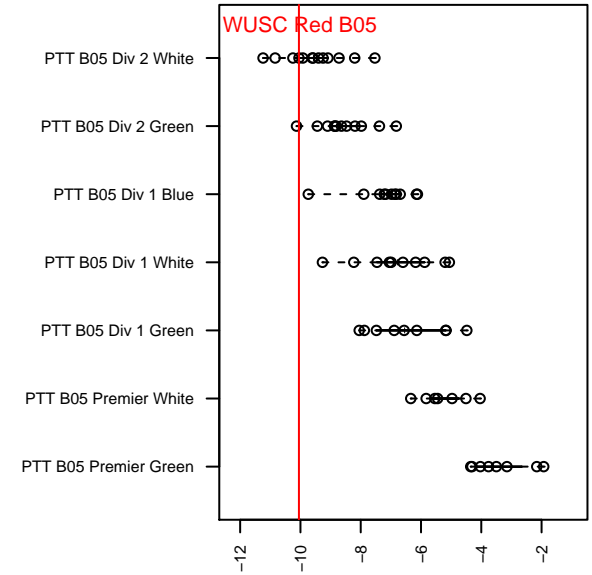

**attack and defense rating
relative to others at age
and all opponents in last 13 months**